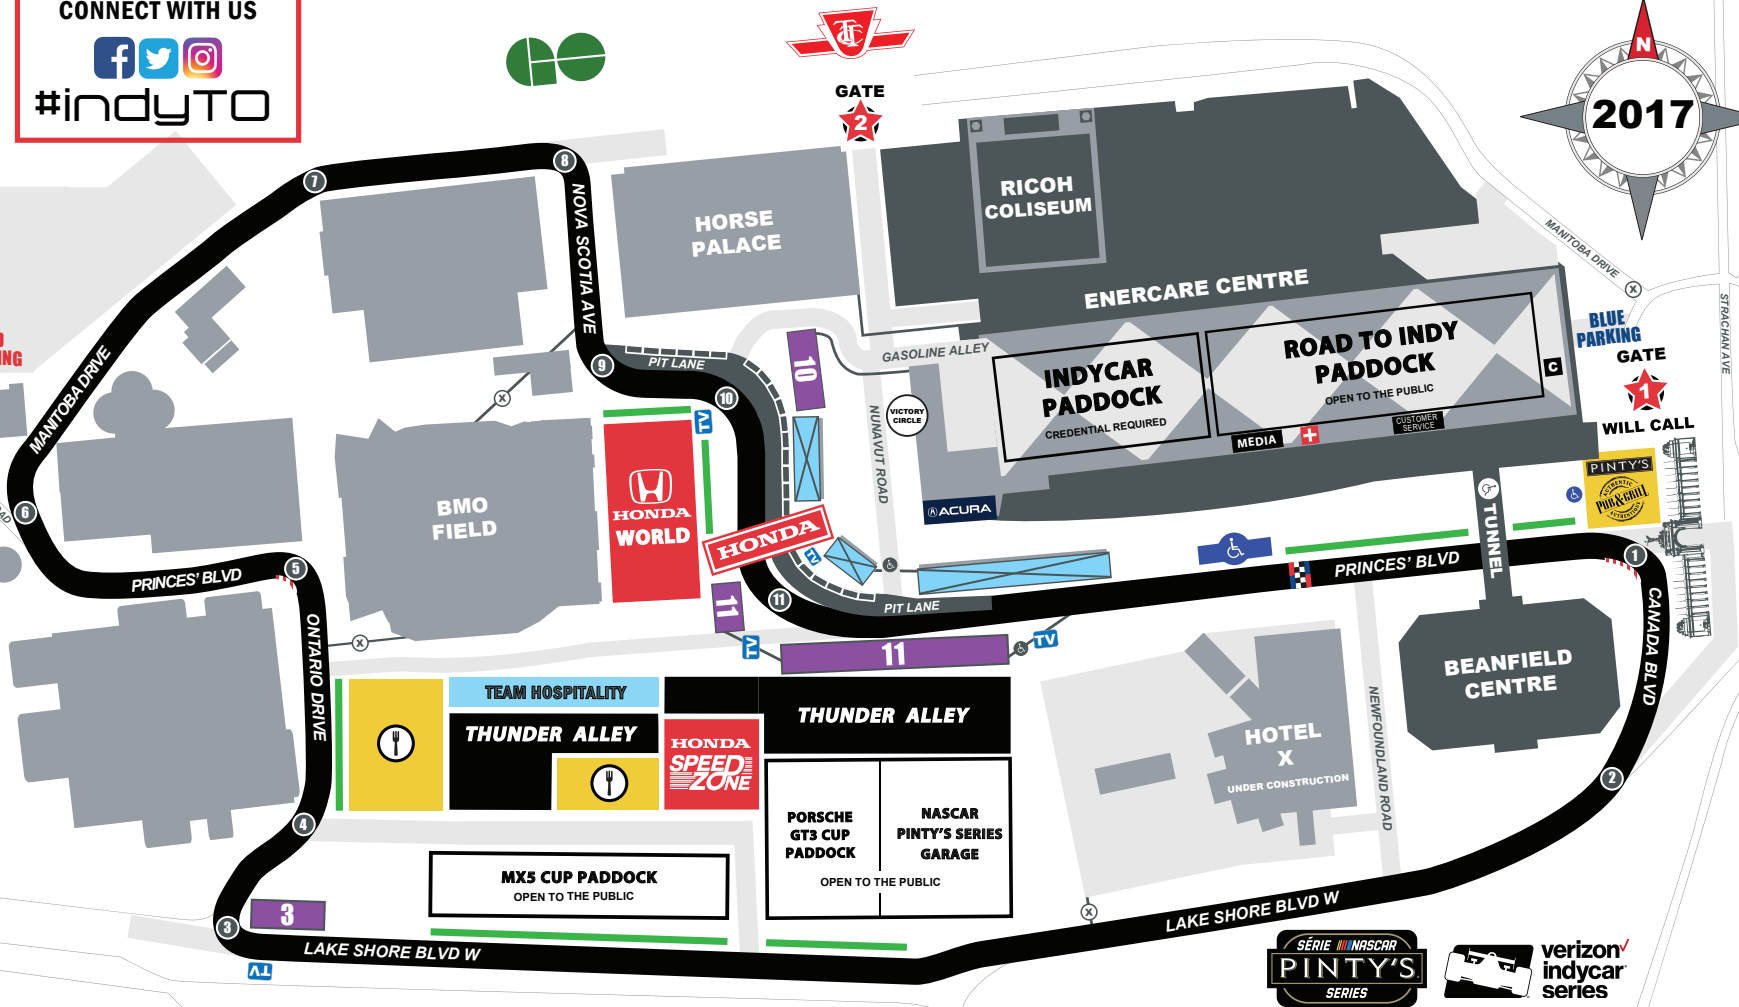

CONNECT WITH US

#indyTO

 Entrance
  Grandstand
  Trackside Suites
  Track Crossing
  Accessible Viewing
  Credential Centre
  First Aid

---

 General Admission Viewing
  Food & Beverage

Tickets available for purchase at all entrances. All entrances are wheelchair accessible. FESTIVAL MAP SUBJECT TO CHANGE. MAP NOT TO SCALE.